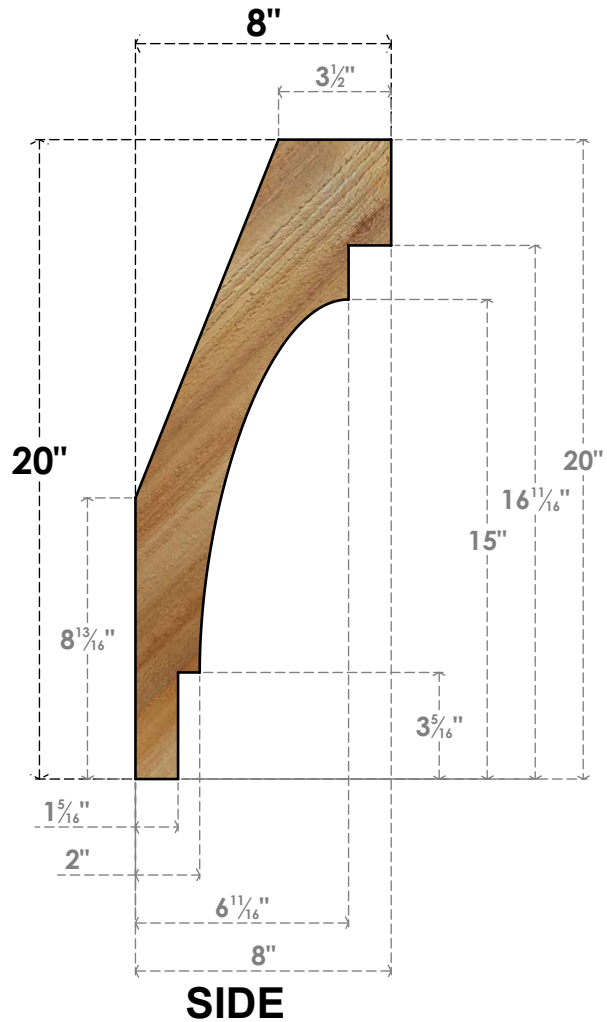

BRC06X08X20MRC00RWR

6"W X 8"D X 20"H MERCED ROUGH SAWN BRACE, WESTERN RED CEDAR

EKENA MILLWORK
 2300 WEST MAIN ST.
 CLARKSVILLE, TX 75426
 TOLL FREE: 866-607-0453
 WWW.EKENAMILLWORK.COM

NOTES

1. INSTALLATION TO BE COMPLETED IN ACCORDANCE WITH MANUFACTURER'S SPECIFICATIONS.
2. DRAWING MAY NOT BE TO SCALE
3. THIS DRAWING IS INTENDED FOR DESIGN AND PLANNING PURPOSES ONLY.
4. ALL INFORMATION CONTAINED HEREIN WAS CURRENT AT THE TIME OF DEVELOPMENT BUT MUST BE REVIEWED AND APPROVED BY THE PRODUCT MANUFACTURER TO BE CONSIDERED ACCURATE.
5. PRODUCTS ARE NOT KILN DRIED. THIS ITEM IS UNIQUE AND WILL CONTAIN THE NATURAL VARIATIONS THAT THE WOOD SPECIES OFFERS. THIS MAY RESULT IN VARIATIONS UP TO 1/4"