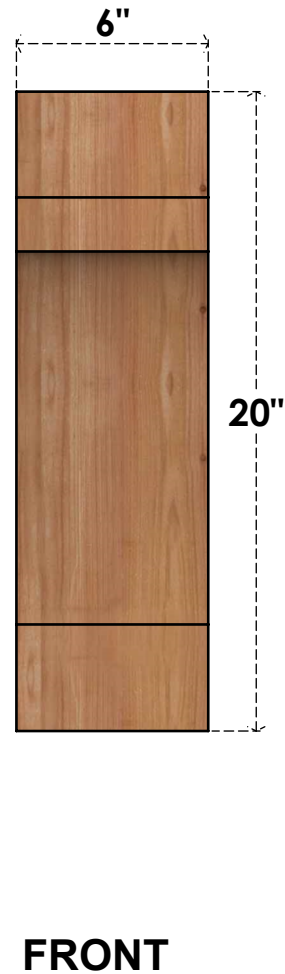

BRC06X08X20MRC00RWR

6"W X 8"D X 20"H MERCED ROUGH SAWN BRACE, WESTERN RED CEDAR

EKENA MILLWORK
 2300 WEST MAIN ST.
 CLARKSVILLE, TX 75426
 TOLL FREE: 866-607-0453
 WWW.EKENAMILLWORK.COM

NOTES

1. INSTALLATION TO BE COMPLETED IN ACCORDANCE WITH MANUFACTURER'S SPECIFICATIONS.
2. DRAWING MAY NOT BE TO SCALE
3. THIS DRAWING IS INTENDED FOR DESIGN AND PLANNING PURPOSES ONLY.
4. ALL INFORMATION CONTAINED HEREIN WAS CURRENT AT THE TIME OF DEVELOPMENT BUT MUST BE REVIEWED AND APPROVED BY THE PRODUCT MANUFACTURER TO BE CONSIDERED ACCURATE.
5. PRODUCTS ARE NOT KILN DRIED. THIS ITEM IS UNIQUE AND WILL CONTAIN THE NATURAL VARIATIONS THAT THE WOOD SPECIES OFFERS. THIS MAY RESULT IN VARIATIONS UP TO 1/4"